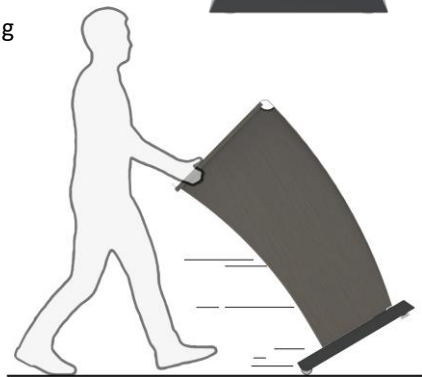

LEX24 Mobile Modern Lectern

The unique, modern and sturdy design of this **LEX24** lectern will attract the attention of your audience. It features black power coated metal base and curved front suitable for magnetic logo, two wheels for easier maneuverability, highly resistant thermowrap panels with shelf compartments, and a large reading surface with pen/paper stop.

Standard Features

- Large 22" W x 20" D Highly resistant thermowrap surf(x) work surface with pen/paper stop.
- Wheels on base for easy maneuvering.
- 1x fixed and 1x adjustable self for document storage.
- Power coated metal base and curved front (BLACK ONLY).
- 2 wheels for easier maneuverability and levelers on front.
- Ships assembled.

Specifications

Model: LEX24
Width: 22.5"
Depth: 25.0"
Height: 44.0"

Finishes:

The information contained in this drawing is the sole property of Audio Visual Furniture International. Any reproduction in part or as a whole without the written permission of Audio Visual Furniture International is prohibited. We can build or modify stock configurations to suit customer specifications. Please contact us to discuss how this service can help meet your needs. Some quantity restrictions may apply. Specification subject to change without notice. Computers, cameras, monitors, etc. are shown to illustrate product usage and are not included unless otherwise noted.