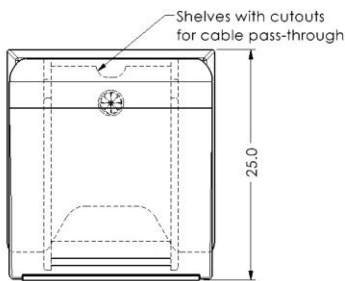

Standard Features

- Large 22" W x 20" D Highly resistant thermowrap surf(x) work surface with pen/paper stop.
- Wheels on base for easy maneuvering.
- 1x fixed and 1x adjustable self for document storage.
- Power coated metal base and curved front (BLACK ONLY).
- 2 wheels for easier maneuverability and levelers on front.
- Ships assembled.

Options

- **MIC-18** MX418C Shure Gooseneck microphone.
- **LIGHT-18** Littlite Gooseneck.
- **FM3** Count down timer/ clock.
- **PB** Six outlet power bar with 10 ft. Cord.
- **SF-PB3** Surface mounted 3-outlet 120V power bar.
- **PC-PATCH** 2x 110AC, RJ45, Phone, 2x USB.
- **CUB3** Round cable well.
- **CUB4** Black-B/Silver-S Power Panel.
- **CUB5** Round cable well (Black or Silver).
- **CUB22** 3 Module Power panel, Black.
- (2x AC, Double USB fast charging (3.2A rated)).
- **CUBM3** 3 Module Power & Data panel, Black.
- (2x AC, 1x Cat 6 port w/pigtail).
- **CUBM4** 4 Module Power & Data panel, Black .
- (2x AC, 1x Cat 6 port w/pigtail, 1x HDMI Port).
- **CUSTOM CUTOUT** Cutouts for electronics or other items specified by the customer.

Specifications

Model: LEX24
Width: 22.5"
Depth: 25.0"
Height: 44.0"

Finishes:

The information contained in this drawing is the sole property of Audio Visual Furniture International. Any reproduction in part or as a whole without the written permission of Audio Visual Furniture International is prohibited. We can build or modify stock configurations to suit customer specifications. Please contact us to discuss how this service can help meet your needs. Some quantity restrictions may apply. Specification subject to change without notice. Computers, cameras, monitors, etc. are shown to illustrate product usage and are not included unless otherwise noted.