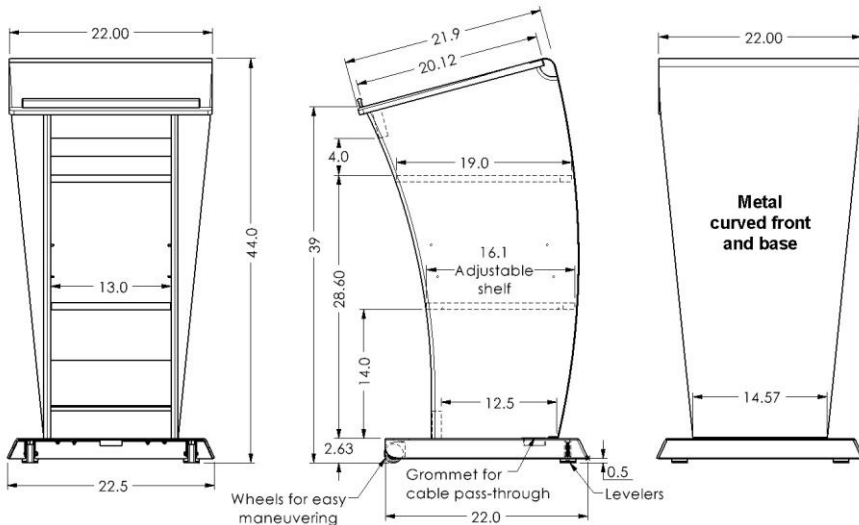

LEX24 Mobile Modern Lectern

The unique, modern and sturdy design of this **LEX24** lectern will attract the attention of your audience. It features black power coated metal base and curved front suitable for magnetic logo, two wheels for easier maneuverability, highly resistant thermowrap panels with shelf compartments, and a large reading surface with pen/paper stop.

Standard Features

- Large 22" W x 20" D Highly resistant thermowrap surf(x) work surface with pen/paper stop.
- Wheels on base for easy maneuvering.
- 1x fixed and 1x adjustable self for document storage.
- Power coated metal base and curved front (BLACK ONLY).
- 2 wheels for easier maneuverability and levelers on front.
- Ships assembled.

Specifications

Model: LEX24
Width: 22.5"
Depth: 25.0"
Height: 44.0"

Finishes:

The information contained in this drawing is the sole property of Audio Visual Furniture International. Any reproduction in part or as a whole without the written permission of Audio Visual Furniture International is prohibited. We can build or modify stock configurations to suit customer specifications. Please contact us to discuss how this service can help meet your needs. Some quantity restrictions may apply. Specification subject to change without notice. Computers, cameras, monitors, etc. are shown to illustrate product usage and are not included unless otherwise noted.